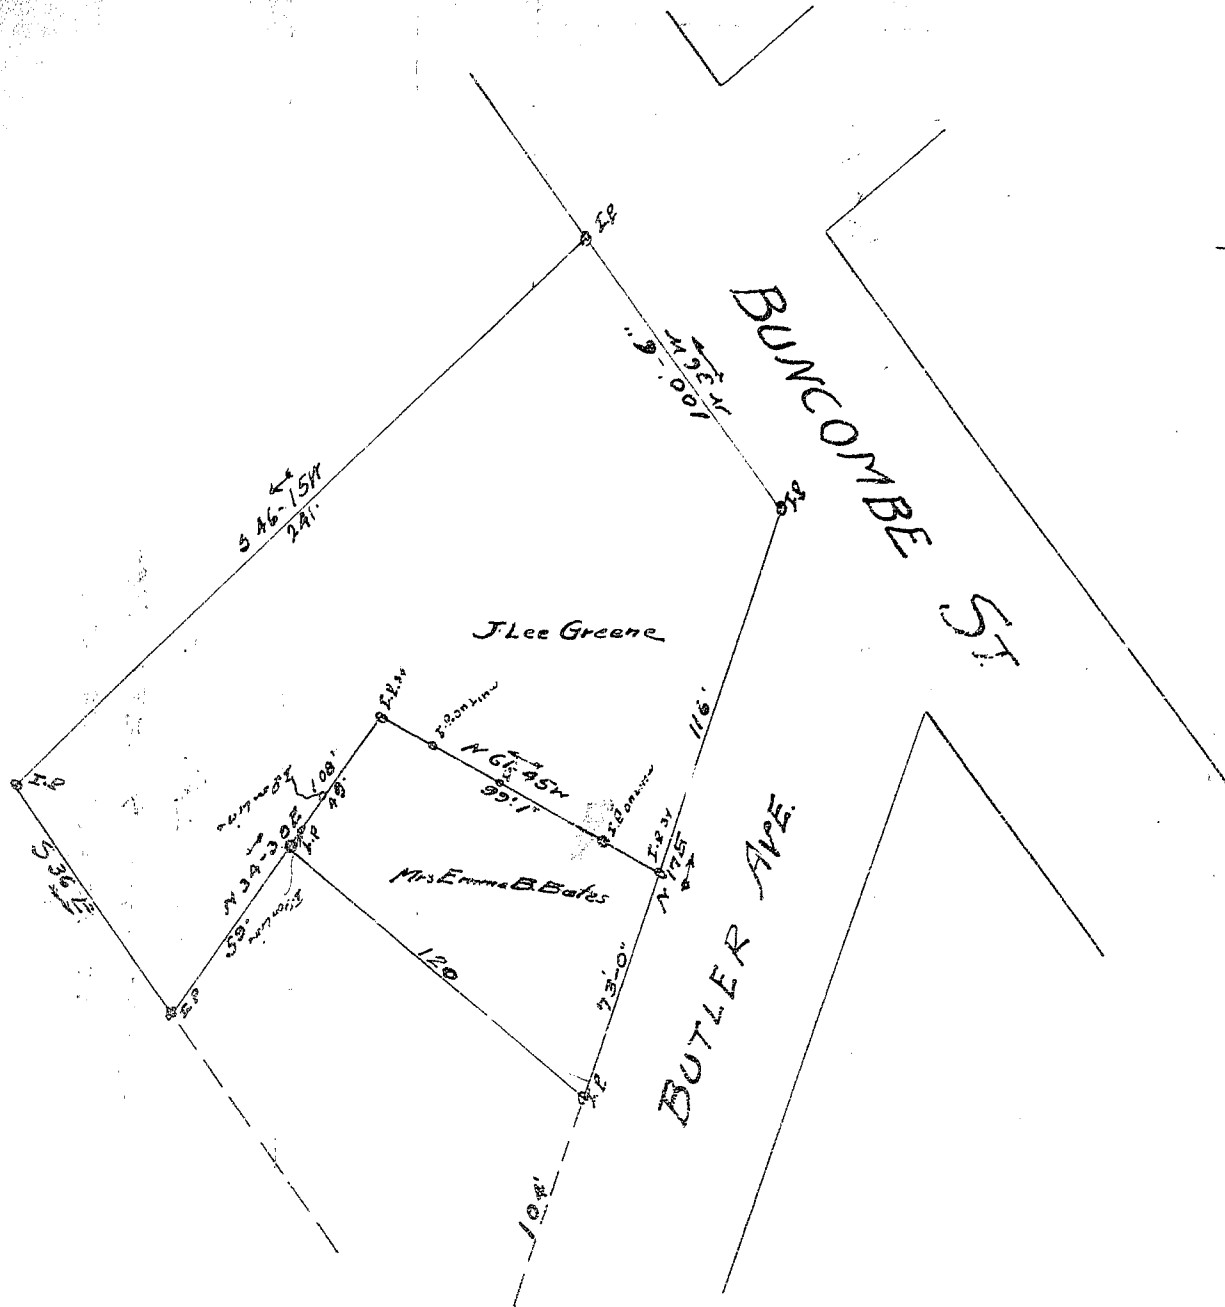

BAD COPY

We hereby certify that we have surveyed the lines between property of J. Lee Greene and Mrs. Emma B. Bates and that the above plot is correct representation of said lines.

Surveyed this Jan 15-1920.

SCALE 20' = 1"

W. D. News

Recorded this 27th day of April 1920 by W. D. News. R. E. Dalton